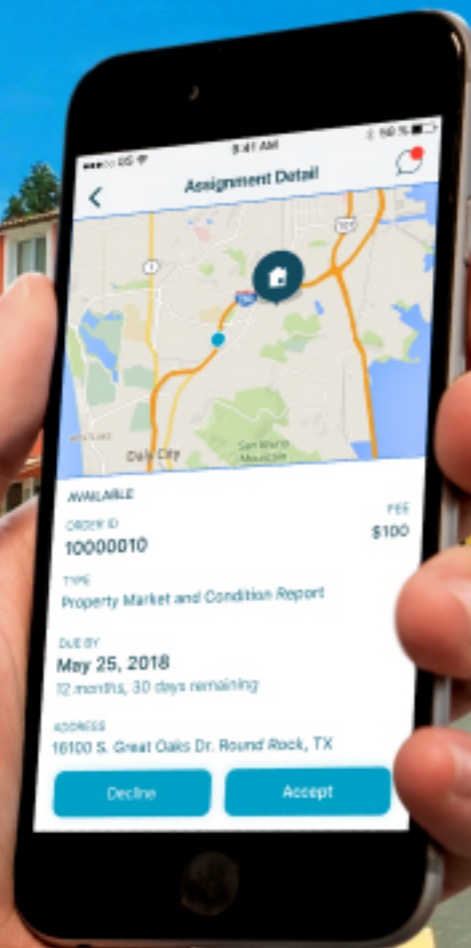

Proven Gains in Productivity

Fast, easy and reliable evaluations can be completed at the property location in just minutes.

Integrated & Customizable

Use Sluice off the shelf, or fully customize it to your workflow. Either way, it integrates with your backend for a seamless experience.

Increased Profitability

Inherent cost reductions will bolster your bottom line. The accelerated workflow cuts time on site, increased job accuracy lessens rework, and order clustering reduces driving time.

Fraud Prevention

All proof-of-work photos are cryptographically signed and contain embedded location, time and device metadata, eliminating the fraudulent use of old or stock images.

Sluice Features

Broadcast and Schedule Jobs

Apple and Google Integration

Backend Integration

Real-Time Notifications

Photo Source Verification

Location-Based Tracking

Track Order Status

Online/Offline Capability

Analytics & Reporting

In-App Messaging

GPS-Tagged Photos

Highly Customizable

ClearValue Consulting

📍 2250 East Germann Rd, Suite #14, Chandler, AZ, 85286
☎ 866.843.4488
✉ info@clearvalueconsulting.com
🌐 www.clearvalueconsulting.com